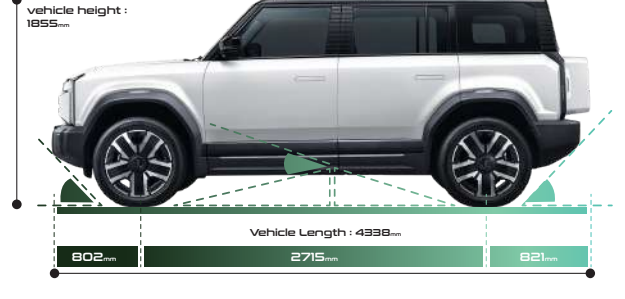

and reduce energy consumption by 3%
Stiffness increased by 30% Body torsional stiffness 31812N·m/deg

PROTECTION: TRIPPLE ARMOR BATTERY
Lithium Iron Phosphate Battery

Front & Rear Dual Motors

No-load Ground Clearance	200 mm	Ramp Angle	31.8°
Full-load Ground Clearance	170 mm	Departure Angle	32.0°
Climbing Capacity	≥ 95 %		