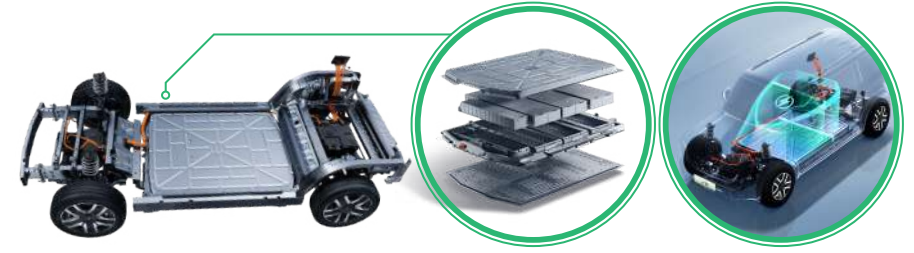

PROTECTION: TRIPPLE ARMOR BATTERY
Lithium Iron Phosphate Battery