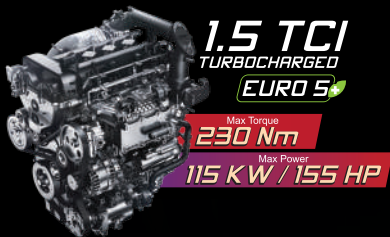

Powerful 1.5 Turbo Charged Engine