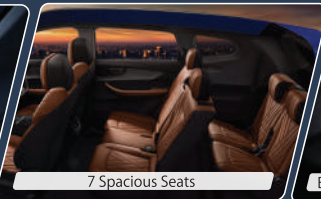

7 Spacious Seats

Electric & Memory Seat Adjuster (Premium)

3rd Row AC

8 Premium Speakers by SONY

Armrest Box Refrigerator

8" LCD Control Panel & Dual Zone A/C

12,3" LCD Display Meter-Cluster

Wireless Charging with Reminder

TIGGO 8 PRO

LUXURY

PREMIUM

Dimension	4722 x 1860 x 1746 mm
Seat Capacity	7 seats
Engine type -- Max Power (KW/HP) -- Max Torque (Nm)	2.0L Turbo Charged Direct Injection Engine -- 187KW / 250HP -- 390Nm
Transmission	7 DCT with Electronic Shifter
Driving Form	Front Wheel Drive with Multi Driving Mode (Eco / Normal / Sport)
Steering	Tilt & Telescopic Steering Wheel with EPS & Multifunction
Suspension	Front : Macpherson Independent Suspension / Rear : Multilink Independent Suspension
Parking	EPB with Autohold
Brake	Front Ventilated Disc Brakes and Rear Disc Brakes