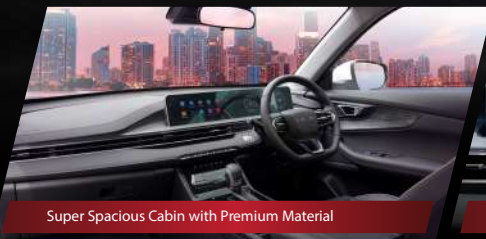

TIGGO CROSS

CROSS WONDERFUL LIFE

Cross Level Technology & Safety

CAR LINK O

Car Link O (IOV)

15 ADAS (with LKA)

6 Airbags

Super Spacious Cabin with Premium Material

Super Wide Screen 20,5 inch HD Display

Electric Sunroof

Cross Level Experience

LIMITED 1,000 CUSTOMER PERTAMA

70% Buy Back Guarantee

10 GARANSI MESIN TAHUN / 1.000.000 KM*

6 GARANSI 6 TAHUN
ATAU SAMPAI 150.000KM*